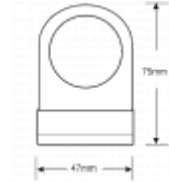

ASEC Victorian Cylinder Pull

Description

Plain Victorian rim cylinder pull in polished brass.

Features

- Supplied loose or visi

Product Table

AS3812
PB Bagged