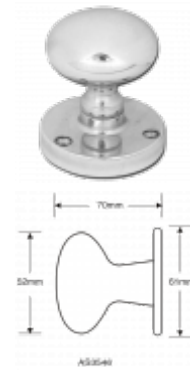

ASEC Victorian 62mm Rose Mortice Knob

Description

Traditional Mushroom Knobs, visi packed for easy display.

Features

- Face fixing
- Half sprung
- Visi Packed

Product Table

AS3547
CP Visi

AS3546
PB Visi