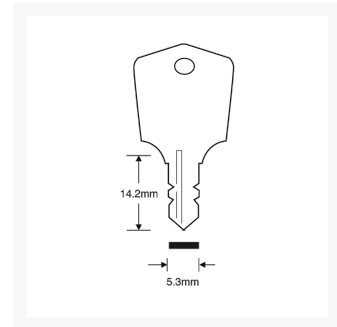

ASEC TS7539 Premier Window Key

Description

Cut window key to suit Premier Espag handles.

Cylinder Key

Features

- Window Key

- To suit Premier

Product Table