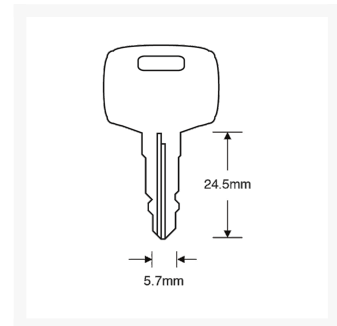

## Description

Cut window key to suit Laird Group Espag handles.

Cylinder Key

---

- Window Key

- To suit Laird