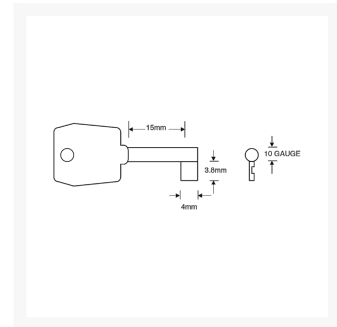

ASEC TS7409 Froma Window Key

Description

Cut window key to suit Froma Espag handles.

Features

- Window Key

- To suit WMS

Product Table

AS9928

Froma Key