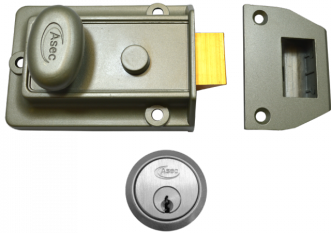

ASEC Traditional Non-Deadlocking Nightlatch

Description

A range of traditional rim nightlatches to suit standard and narrow style doors.

Keyed To Differ

Call For Key Cutting Services

Call For Workshop Services

Features

- Also available without cylinder
- Supplied boxed or visi packed
- Available in 40mm and 60mm backset

Product Table

AS1208

40mm GRN Case Only Boxed

AS1204

40mm GRN with PB Cylinder Boxed

AS1206

40mm GRN with SC Cylinder Boxed

AS1203

60mm GRN Case Only Boxed

AS1209

60mm GRN with PB Cylinder Boxed

AS1200

60mm GRN with PB Cylinder Visi

AS1201

60mm GRN with SC Cylinder Boxed