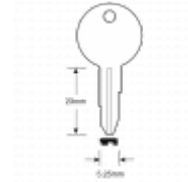

ASEC SY100 Window Key To Suit Strebor

Description

Cut window key to suit Strebor Espag handles.

Cylinder Key

Features

- Window Key
- To suit Strebor

Product Table

AS9900
SY100