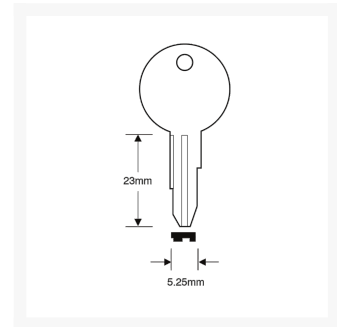

ASEC SY100 Window Key To Suit Strebor

Description

Cut window key to suit Strebor Espag handles.

Cylinder Key

Features

- Window Key
- To suit Strebor

Product Table

AS9900