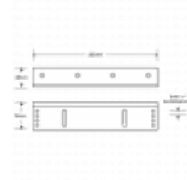

ASEC Standard L Bracket Outward Opening

Description

L Bracket designed to fit the Asec standard magnet. The bracket is for outward opening applications where restricted space does not allow the magnet to be fitted to the head of the door.

Features

- Adjustable fixings
- To suit outward opening doors

Product Table

AS8523

L500