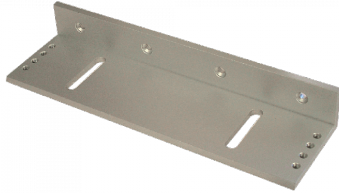

ASEC Standard L Bracket Outward Opening

Description

L Bracket designed to fit the Asec standard magnet. The bracket is for outward opening applications where restricted space does not allow the magnet to be fitted to the head of the door.

Features

- Adjustable fixings
- To suit outward opening doors

Product Table

AS8523

L500