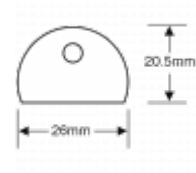

### Description

---

A box of 200 half moon key caps in 8 different colours.