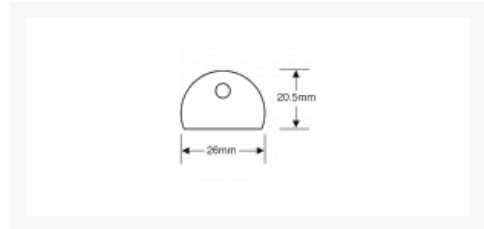

ASEC Standard Key Caps

Description

A box of 200 half moon key caps in 8 different colours.

Features

- The outer box converts into a display box

Product Table

AS1256

Assorted Colours