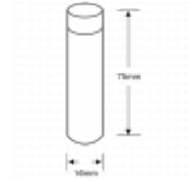

### Description

---

Stainless steel 75mm projecting door stop .