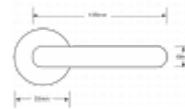

### Description

---

Round bar 19mm stainless steel furniture available in return to door and designer curve.

### Features

---

- 52mm X 10mm Rose
- Grade 304 stainless steel
- Fittings to screw or bolt supplied
- 19mm round bar lever