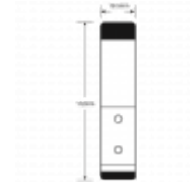

ASEC Stainless Steel Hat & Coat Hook With Buffer

Description

A buffered hat and coat hook ideal for the back of doors that open onto a wall.

Features

- Grade 304 stainless steel
- Large hook with door buffer