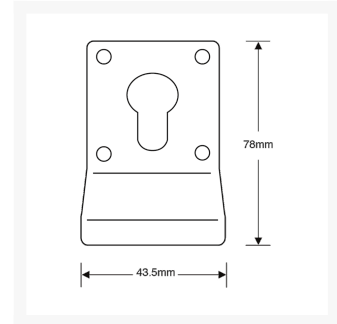

ASEC Stainless Steel Cylinder Pull

Description

Stainless steel face fitting cylinder pulls.

Features

- Available to suit euro profile or rim cylinder

Product Table

AS4544

SS Euro