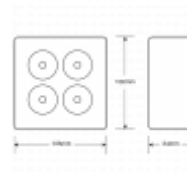

ASEC Internal Sounder

Description

Multiple option sounder, you can select a siren sound, pulsed sound or a continuous sound.

Features

- Sound Output 111Db
- Ideal to warn of door forced or other alarm condition
- Suitable as a sounder for most access control systems