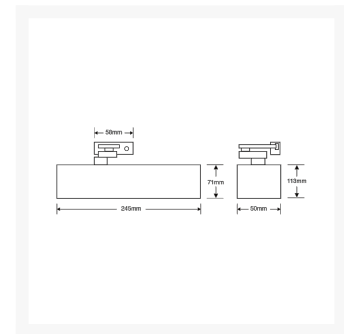

# ASEC S-Line Size 2-4 Overhead Door Closer

## Description

Door closer to suit most applications including backcheck which ideal for doors that open onto a wall.

## Features

---

- Adjustable closing and latching speed
- Power size 2-4
- Adjustable backcheck
- Suitable for doors up to 1100mm wide and up to 80kg in weight