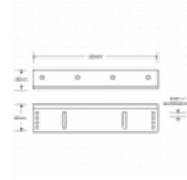

ASEC Slim Line L Bracket Outward Opening

Description

L Bracket designed to fit the Asec slim line magnet. The bracket is for outward opening applications where restricted space does not allow the magnet to be fitted to the head of the door.

Features

- Adjustable fixings
- To suit outward opening doors

Product Table

AS8521

L300