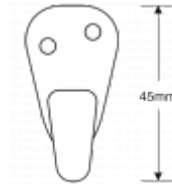

ASEC Single Wardrobe Hook

Description

A single hook with two fixings ideal for back of doors.

Features

- Easy to install
- Countersunk screw holes
- Screw fixings

Product Table

AS3823

PB