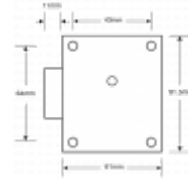

ASEC 7 Lever Safe Lock

Description

A popular style of safe lock to suit a variety of floor and wall safes. This lock has a 3 way key entry option & has pre drilled holes in the deadbolt.

Supplied With 2 Keys

7 Lever Mechanism

Features

- Takes a 6 gauge blank
- Supplied with 2 keys
- 7 Lever Mechanism
- Key Retaining

Product Table

AS3398
ZP 7 Lever