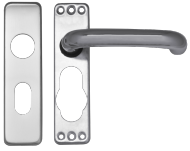

ASEC Plate Mounted Aluminium Lever Furniture

Description

Polished Aluminium Concealed fixing, round bar furniture on a 155mm backplate.

Features

- Concealed fixing
- Return to door
- 19mm round bar lever

Product Table

AS4005
SAA Bathroom

AS4003
SAA Euro

AS4040
SAA Lever Latch

AS4002
SAA Lever Lock

AS4004
SAA Oval