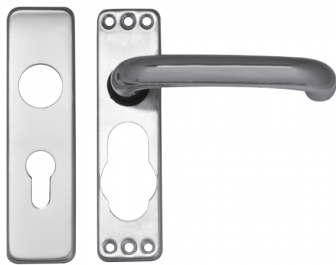

ASEC Plate Mounted Aluminium Lever Furniture

Description

Polished Aluminium Concealed fixing, round bar furniture on a 155mm backplate.

Features

- Concealed fixing
- Return to door
- 19mm round bar lever

Product Table

AS4005
SAA Bathroom

AS4003
SAA Euro

AS4040
SAA Lever Latch

AS4002
SAA Lever Lock

AS4004
SAA Oval