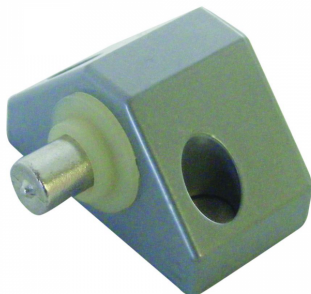

## ASEC Patio Push Lock

### Description

---

A patio lock designed to fit to the frame and lock into the door.

Keyed Alike

### Features

---

- Push bolt to lock, released by use of the key
- Supplied with fixing screws
- Suitable for most types of wooden, aluminium and UPVC sliding patio doors