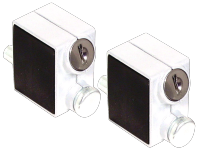

ASEC Patio Lock

Description

A patio lock designed to fit to the frame and lock into the door. Also available in keyed alike for multiple applications.

Supplied With 2
Keys

Keyed Alike

Keyed To Differ

Features

- Push bolt to lock, released by use of the key
- Supplied with fixing screws
- Suitable for sliding patio doors and windows

Product Table

AS5056

SLV KA Pair Visi

AS5052

SLV KD Visi

AS5057

WH KA Pair Visi