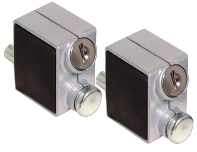

ASEC Patio Lock

Description

A patio lock designed to fit to the frame and lock into the door. Also available in keyed alike for multiple applications.

Supplied With 2
Keys

Keyed Alike

Keyed To Differ

Features

- Push bolt to lock, released by use of the key
- Supplied with fixing screws
- Suitable for sliding patio doors and windows

Product Table

AS5056

SLV KA Pair Visi

AS5052

SLV KD Visi

AS5057

WH KA Pair Visi