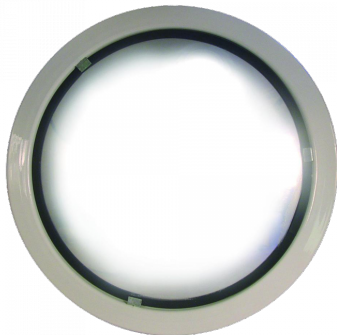

## ASEC Acrylic Mirror

### Description

---

An Acrylic Security mirror ideal for small shops or driveways ideal for the hard to see corners.

### Features

---

- Ideal for warehouses, shops, car parks, entrances and yards
- Black PVC gasket surround
- Adjustable wall fixing
- Suitable for internal/external
- Toughened convex acrylic
- Available in two sizes