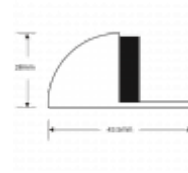

ASEC Oval Stainless Floor Door Stop

Description

A oval (half moon) floor stop in a Satin Stainless steel finish.

Features

- Screw fixing

Product Table

AS4542

SS