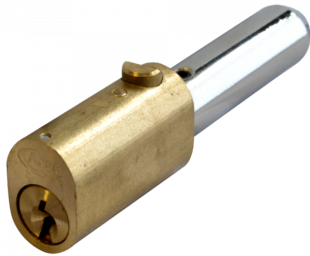

## ASEC Oval Bullet Lock

### Description

A range of Bullet locks to suit the most popular style of roller shutters. Available with a 45mm or 55mm bolt.

Supplied With 2 Keys

Keyed Alike

Keyed To Differ

Call For Key Cutting Services

### Features

- Hardened steel anti drill pin
- Two lengths of bolt available
- Keyed alike sets available
- Key removable in locked position only