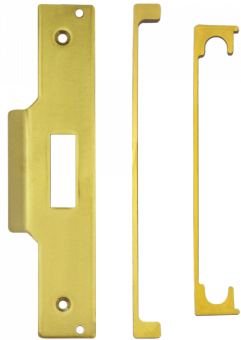

ASEC Mortice Nightlatch Rebate Kit

Description

A rebate component designed for the Asec Mortice nightlatch.

Features

- Available in 13mm and 25mm

Product Table

AS1093
13mm PB

AS1092
13mm SC

AS1083
25mm PB