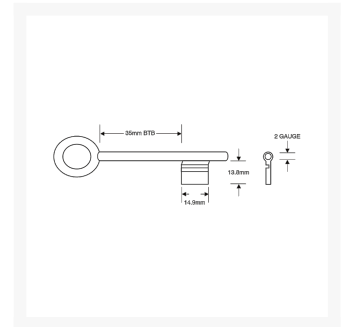

# ASEC Mortice Blank To Suit Elementa

## Description

Bullet ward copy blank for the Elementa lock.

Mortice Key

## Features

---

- Steel

- 2 Gauge