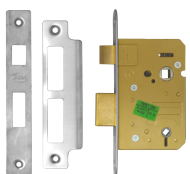

ASEC Mortice Bathroom Lock

Description

Medium to heavy duty bathroom lock to EN:12209.

Features

- 5mm deadbolts follower & 8mm lever follower
- Suitable for sprung lever furniture with 8mm spindle
- Reversible latchbolt
- Brass deadbolt
- Dimensionally co-ordinated with the lever lock
- Suitable for internal residential doors

Product Table

AS1061

64mm PB Bagged

AS1060

64mm SS Bagged

AS1063

76mm PB Bagged

AS1062