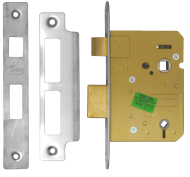

ASEC Mortice Bathroom Lock

Description

Medium to heavy duty bathroom lock to EN:12209.

Features

- 5mm deadbolts follower & 8mm lever follower
- Suitable for sprung lever furniture with 8mm spindle
- Reversible latchbolt
- Brass deadbolt
- Dimensionally co-ordinated with the lever lock
- Suitable for internal residential doors

Product Table

AS1061

64mm PB Bagged

AS1060

64mm SS Bagged

AS1063

76mm PB Bagged

AS1062