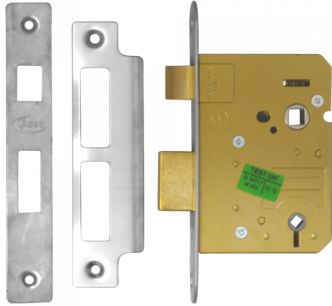

ASEC Mortice Bathroom Lock

Description

Medium to heavy duty bathroom lock to EN:12209.

Features

- 5mm deadbolts follower & 8mm lever follower
- Suitable for sprung lever furniture with 8mm spindle
- Reversible latchbolt
- Brass deadbolt
- Dimensionally co-ordinated with the lever lock
- Suitable for internal residential doors

Product Table

AS1061

64mm PB Bagged

AS1060

64mm SS Bagged

AS1063

76mm PB Bagged

AS1062