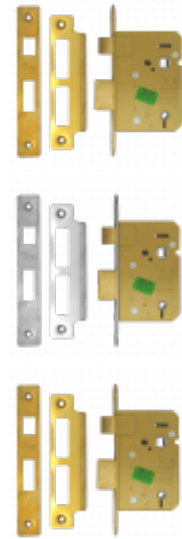

ASEC Mortice Bathroom Lock

Description

Medium to heavy duty bathroom lock to EN:12209.

Features

- 5mm deadbolts follower & 8mm lever follower
- Suitable for sprung lever furniture with 8mm spindle
- Reversible latchbolt
- Brass deadbolt
- Dimensionally co-ordinated with the lever lock
- Suitable for internal residential doors

Product Table

AS1061

64mm PB Bagged

AS1060

64mm SS Bagged

AS1063

76mm PB Bagged

AS1062

76mm SS Bagged