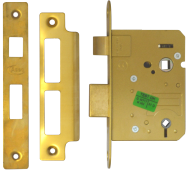

ASEC Mortice Bathroom Lock

Description

Medium to heavy duty bathroom lock to EN:12209.

Features

- 5mm deadbolts follower & 8mm lever follower
- Suitable for sprung lever furniture with 8mm spindle
- Reversible latchbolt
- Brass deadbolt
- Dimensionally co-ordinated with the lever lock
- Suitable for internal residential doors

Product Table

AS1061

64mm PB Bagged

AS1060

64mm SS Bagged

AS1063

76mm PB Bagged

AS1062