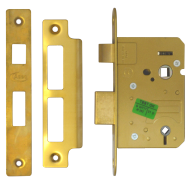

ASEC Mortice Bathroom Lock

Description

Medium to heavy duty bathroom lock to EN:12209.

Features

- 5mm deadbolts follower & 8mm lever follower
- Suitable for sprung lever furniture with 8mm spindle
- Reversible latchbolt
- Brass deadbolt
- Dimensionally co-ordinated with the lever lock
- Suitable for internal residential doors

Product Table

AS1061

64mm PB Bagged

AS1060

64mm SS Bagged

AS1063

76mm PB Bagged

AS1062