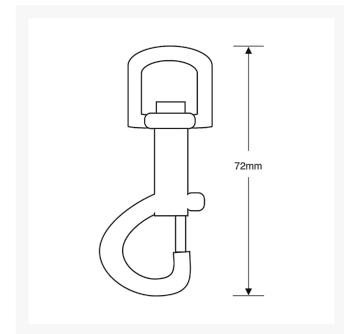

ASEC Metal Kamet Key Ring With Chain

Description

Card of 12 Kamet key ring belt hooks with 400mm chain in silver.

Features

- 400mm chain

- 12 key rings and chain per card

Product Table

AS1239

AS395