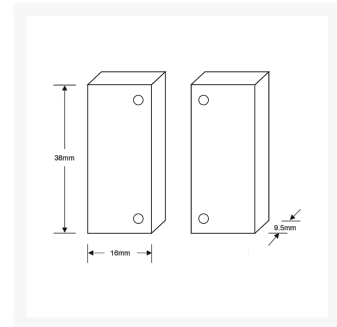

ASEC Magnetic Door Contact Grade 3

Description

Aluminium screw fixed magnetic door contacts.