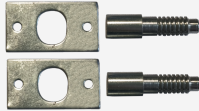

Product Table

AS5051

Pair Bagged