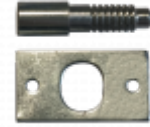

ASEC Hinge Bolt

Description

Designed for wooden outward opening doors (for example French doors) to give security against hinge attack.

Features

- Drive in design for easy fitting
- Supplied c/w fixing screws