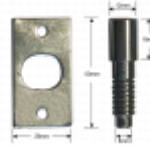

ASEC Hinge Bolt

Description

Designed for wooden outward opening doors (for example French doors) to give security against hinge attack.

Features

- Drive in design for easy fitting
- Supplied c/w fixing screws