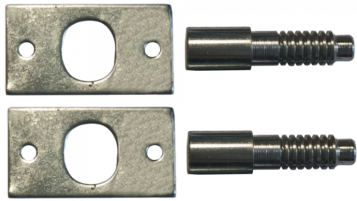

ASEC Hinge Bolt

Description

Designed for wooden outward opening doors (for example French doors) to give security against hinge attack.

Features

- Drive in design for easy fitting
- Supplied c/w fixing screws