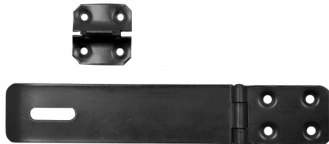

ASEC Safety Hasp & Staple

Description

A traditional pressed steel hasp and staple with concealed fixings.

Features

- Concealed Fixings For Additional Security
- Complete with fixing screws

Product Table

AS3248

Black - 115mm

AS3249

Black - 150mm

AS3247

Black - 75mm

AS10259

Galvanised - 115mm

AS10260

Galvanised - 150mm

AS10258

Galvanised - 75mm