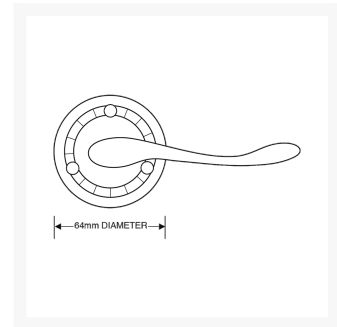

ASEC Georgian Round Rose Lever Latch Furniture

Description

Georgian lever on 64mm round rose.

Features

- Complete with fixing screws

Product Table

	AS3553 PB
---	---------------------