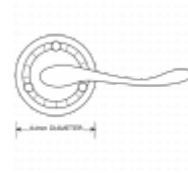

# ASEC Georgian Round Rose Lever Latch Furniture

## Description

---

Georgian lever on 64mm round rose.