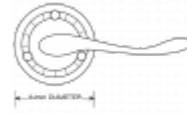

ASEC Georgian Round Rose Latch Furniture

Description

Georgian lever on 64mm round rose.

Features

- Complete with fixing screws

Product Table

AS3775

PB