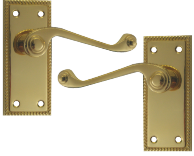

## ASEC Georgian Plate Mounted Lever Furniture

### Description

---

Georgian pattern levers on back plate.

### Features

---

- Bathroom
- Lever latch (short plate)
- Lever Lock
- Complete with fixing screws

### Product Table

---

**AS3551**

PB Bathroom Visi

**AS3771**

PB Lever Latch Boxed

**AS3552**

PB Lever Latch Visi