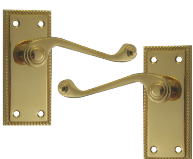

## ASEC Georgian Plate Mounted Lever Furniture

### Description

---

Georgian pattern levers on back plate.

### Features

---

- Bathroom
- Lever latch (short plate)
- Lever Lock
- Complete with fixing screws

### Product Table

---

**AS3551**

PB Bathroom Visi

**AS3771**

PB Lever Latch Boxed

**AS3552**

PB Lever Latch Visi