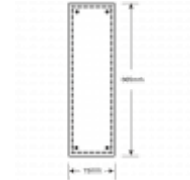

ASEC Georgian 73mm Wide Polished Brass Finger Plate

Description

305mm x 73mm Georgian finger plate.

Features

- Easy to install
- Polished brass construction
- 73mm wide
- Georgian design
- Complete with fixing screws

Product Table

AS3833
305mm PB