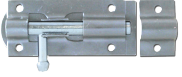

## Description

---

Ideal bolt for an out building door.

## Product Table

---

**AS3221**

Zinc Plated - 100mm

**AS3222**

Zinc Plated - 150mm

**AS10238**

Zinc Plated - 200mm