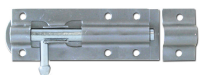

# ASEC Zinc Plated Straight Tower Bolt

## Description

---

Ideal bolt for an out building door.

## Features

---

- Complete with fixing screws

## Product Table

---

**AS3221**

Zinc Plated - 100mm

**AS3222**

Zinc Plated - 150mm

**AS10238**

Zinc Plated - 200mm