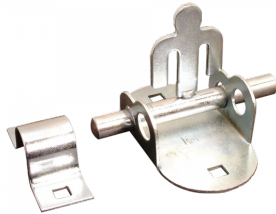

## ASEC Oval Padbolt

### Description

---

Traditional oval padlock bolt, ideal for narrow doors or gates.

### Features

---

- Complete with fixing screws