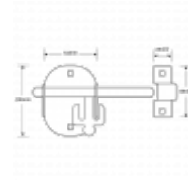

## ASEC Oval Padbolt

### Description

---

Traditional oval padlock bolt, ideal for narrow doors or gates.