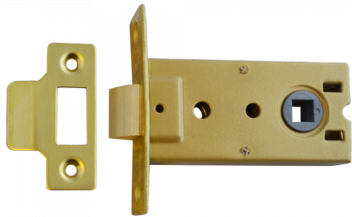

ASEC Flat Pattern Mortice Latch

Description

The latch is to EN 12209:2003 Ideal for use on fire doors.

Features

- Offer an economic latch for use with sprung lever furniture
- Ideal for domestic applications

Product Table

AS1068

64mm NP Visi

AS1069

64mm PB Visi

AS1070

76mm NP Visi

AS1071