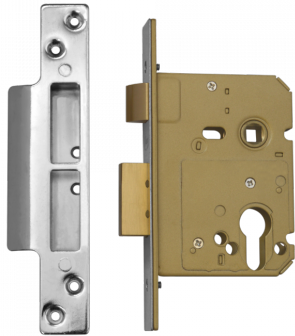

ASEC Euro Sashcase

Description

Ideal for use on non fire doors designed to suit many Euro profile cylinders.

Operated By Euro Cylinder

Features

- Choice of polished brass or stainless steel forend
- Boxed keep
- Euro profile
- Pierced to accept bolt through furniture

Product Table

AS11336

64mm PB Boxed

AS11334

64mm SS Boxed

AS11340

76mm PB Boxed

AS11338