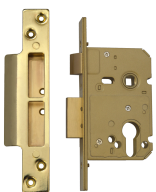

ASEC Euro Sashcase

Description

Ideal for use on non fire doors designed to suit many Euro profile cylinders.

Operated By Euro Cylinder

Features

- Choice of polished brass or stainless steel forend
- Boxed keep
- Euro profile
- Pierced to accept bolt through furniture

Product Table

AS11336

64mm PB Boxed

AS11334

64mm SS Boxed

AS11340

76mm PB Boxed

AS11338