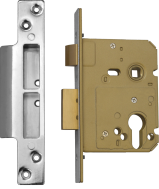

ASEC Euro Sashcase

Description

Ideal for use on non fire doors designed to suit many Euro profile cylinders.

Operated By Euro Cylinder

Features

- Choice of polished brass or stainless steel forend
- Boxed keep
- Euro profile
- Pierced to accept bolt through furniture

Product Table

AS11336

64mm PB Boxed

AS11334

64mm SS Boxed

AS11340

76mm PB Boxed

AS11338