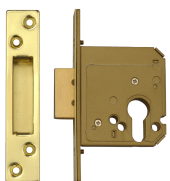

ASEC Euro Deadcase

Description

Ideal for use on non fire doors designed to suit many Euro profile cylinders.

Operated By Euro Cylinder

Reversible Handing

Features

- Boxed keep
- Made to accept bolt through escutcheons
- Brass deadbolt

Product Table

AS11328

64mm PB Boxed

AS11326

64mm SS Boxed

AS11332

76mm PB Boxed

AS11330