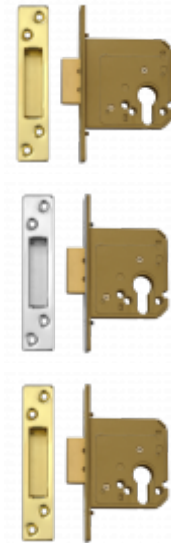

ASEC Euro Deadcase

Description

Ideal for use on non fire doors designed to suit many Euro profile cylinders.

Operated By Euro Cylinder

Reversible Handing

Features

- Boxed keep
- Made to accept bolt through escutcheons
- Brass deadbolt

Product Table

AS11328

64mm PB Boxed

AS11326

64mm SS Boxed

AS11332

76mm PB Boxed

AS11330

76mm SS Boxed