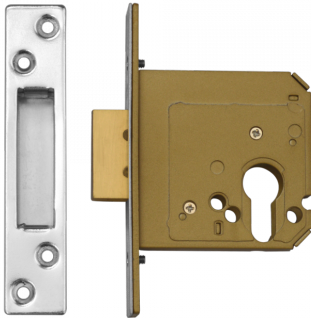

ASEC Euro Deadcase

Description

Ideal for use on non fire doors designed to suit many Euro profile cylinders.

Operated By Euro Cylinder

Reversible Handing

Features

- Boxed keep
- Made to accept bolt through escutcheons
- Brass deadbolt

Product Table

AS11328

64mm PB Boxed

AS11326

64mm SS Boxed

AS11332

76mm PB Boxed

AS11330