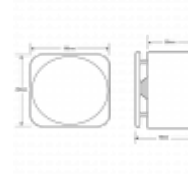

## ASEC All Active Large Surface Push Plate DDA Exit Button

### Description

---

Oversized push to open exit button. Ideal for areas used by less able people.