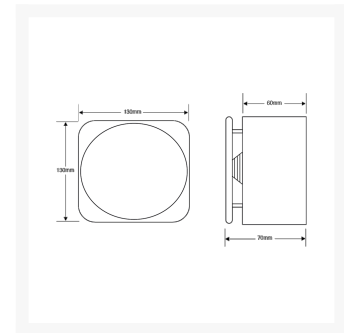

# ASEC All Active Large Surface Push Plate DDA Exit Button

## Description

Oversized push to open exit button. Ideal for areas used by less able people.

## Features

---

- All active (touch anywhere action)
- 2mm stainless steel mounting plates
- Low profile switch at rear of plate
- Security screws included