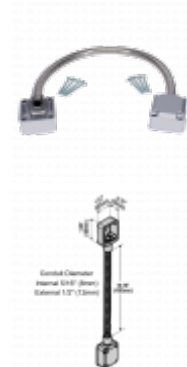

ASEC Armoured Door Loop

Description

A surface fit solution to transferring cables from a frame to a door.

Features

- 400mm in length
- Surface mounted
- Conduit diameter: Internal 8mm (5/16") / External 12mm (1/2")