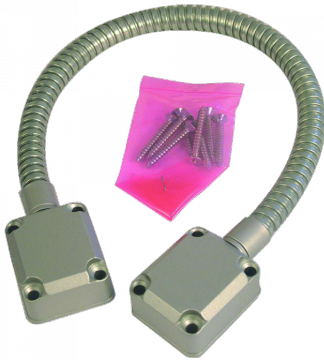

ASEC Armoured Door Loop

Description

A surface fit solution to transferring cables from a frame to a door.

Features

- 400mm in length
- Surface mounted
- Conduit diameter: Internal 8mm (5/16") / External 12mm (1/2")

Product Table

AS8005
SAA