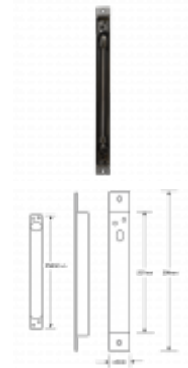

ASEC Concealed Door Loop

Description

Ideal for Architectural applications where all wiring needs to be hidden.

Features

- Allows hidden cable to run between door & frame
- Item is concealed from sight within door & frame

Product Table

AS9567

Black Nickel

AS9568

CP