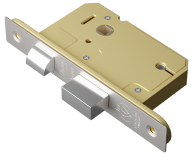

AS11322

64mm SS KD Boxed