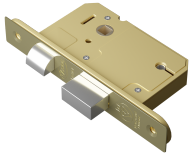

Product Table

AS11323

64mm PB KD Boxed