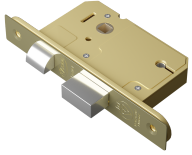

AS11319

64mm PB KD Visi