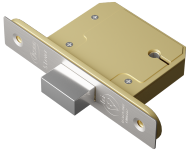

AS11314

64mm SS KD Boxed