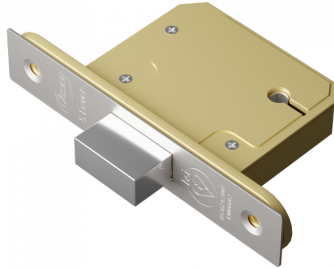

# ASEC BS 5 Lever British Standard Deadlock

## Description

This British Standard Deadlock is designed to be economical without compromising on quality and is ideal for use on external doors. It has a steel case fitted with an integral anti-drill plate, a brass deadbolt with 2 hardened steel inserts, has 1,000 differs and comes supplied complete with 2 genuine plated steel keys. It is also BS3621:2007 compliant meaning that it is insurance and police approved and has a 30 minute fire rating (EN12209) assuming that it is fitted with the correct intumescent strips.

Supplied With 2 Keys

30 Minute Fire Rating

5 Lever BS Mechanism

Complies To BS EN 12209

Complies to BS EN 3621

CE Marked Product

Keyed To Differ

Call For Key Cutting Services

## Features

- Brass deadbolt with 2 hardened steel inserts
- 2 plated steel keys / 1,000 differs
- Steel case with integral anti-drill plate on cap & case
- Insurance approved and police approved
- BS3621:2007 and EN12209 compliant
- Suitable for use on external doors