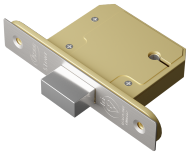

AS11310

64mm SS KD Visi