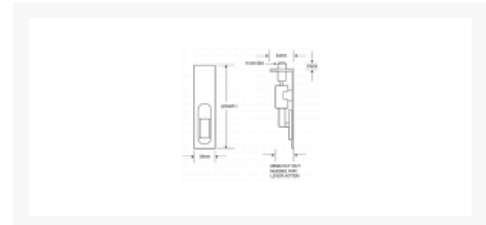

ASEC Straight Flush Bolt

Description

Lever action flush bolt.

Features

- Individually bagged
- Available in polished brass and satin nickel

Product Table

	<p>AS3815</p> <p>152mm PB</p>
	<p>AS3816</p> <p>152mm SN</p>
	<p>AS3818</p> <p>203mm SN</p>