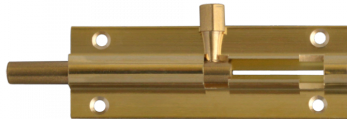

ASEC Brass 25mm Wide Straight Barrel Bolt

Description

Traditional bolt for securing a door from the inside

Features

- Asec carded pre-packed with screws

Product Table

AS3354
102mm Visi

AS3355
152mm Visi

AS3350
38mm Visi

AS3351
50mm Visi

AS3352
64mm Visi

AS3353
76mm Visi