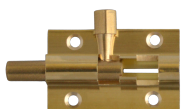

ASEC Brass 25mm Wide Straight Barrel Bolt

Description

Traditional bolt for securing a door from the inside

Features

- Asec carded pre-packed with screws

Product Table

AS3354
102mm Visi

AS3355
152mm Visi

AS3350
38mm Visi

AS3351
50mm Visi

AS3352
64mm Visi

AS3353
76mm Visi