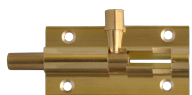

ASEC Brass 25mm Wide Straight Barrel Bolt

Description

Traditional bolt for securing a door from the inside

Features

- Asec carded pre-packed with screws

Product Table

AS3354
102mm Visi

AS3355
152mm Visi

AS3350
38mm Visi

AS3351
50mm Visi

AS3352
64mm Visi

AS3353
76mm Visi