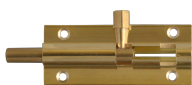

ASEC Brass 25mm Wide Straight Barrel Bolt

Description

Traditional bolt for securing a door from the inside

Features

- Asec carded pre-packed with screws

Product Table

AS3354
102mm Visi

AS3355
152mm Visi

AS3350
38mm Visi

AS3351
50mm Visi

AS3352
64mm Visi

AS3353
76mm Visi