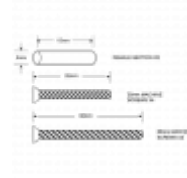

ASEC Bolt Through Fixing Pack

Description

Each set is complete with 2 female centre sections, 4 25mm and 2 30mm machine screws.

Features

- ideal to suit a variety of door thicknesses
- For use with Asec bolt through furniture