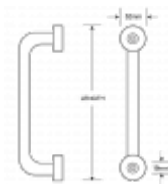

ASEC Bolt Fix Round Rose Stainless Steel Pull Handle

Description

Designed to compliment round rose lever furniture.

Features

- Complete with fixing screws

Product Table

AS4509
150mm SS

AS4510
225mm SS