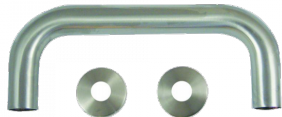

ASEC Bolt Fix Round Rose Stainless Steel Pull Handle

Description

Designed to compliment round rose lever furniture.

Features

- Complete with fixing screws

Product Table

AS4509
150mm SS

AS4510
225mm SS

AS4511
300mm SS