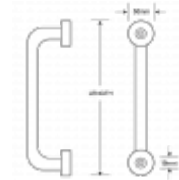

ASEC Bolt Fix Round Rose Polished Brass Pull Handle

Description

Designed to compliment round rose lever furniture.

Features

- Complete with fixing screws

Product Table

AS3835
225mm PB